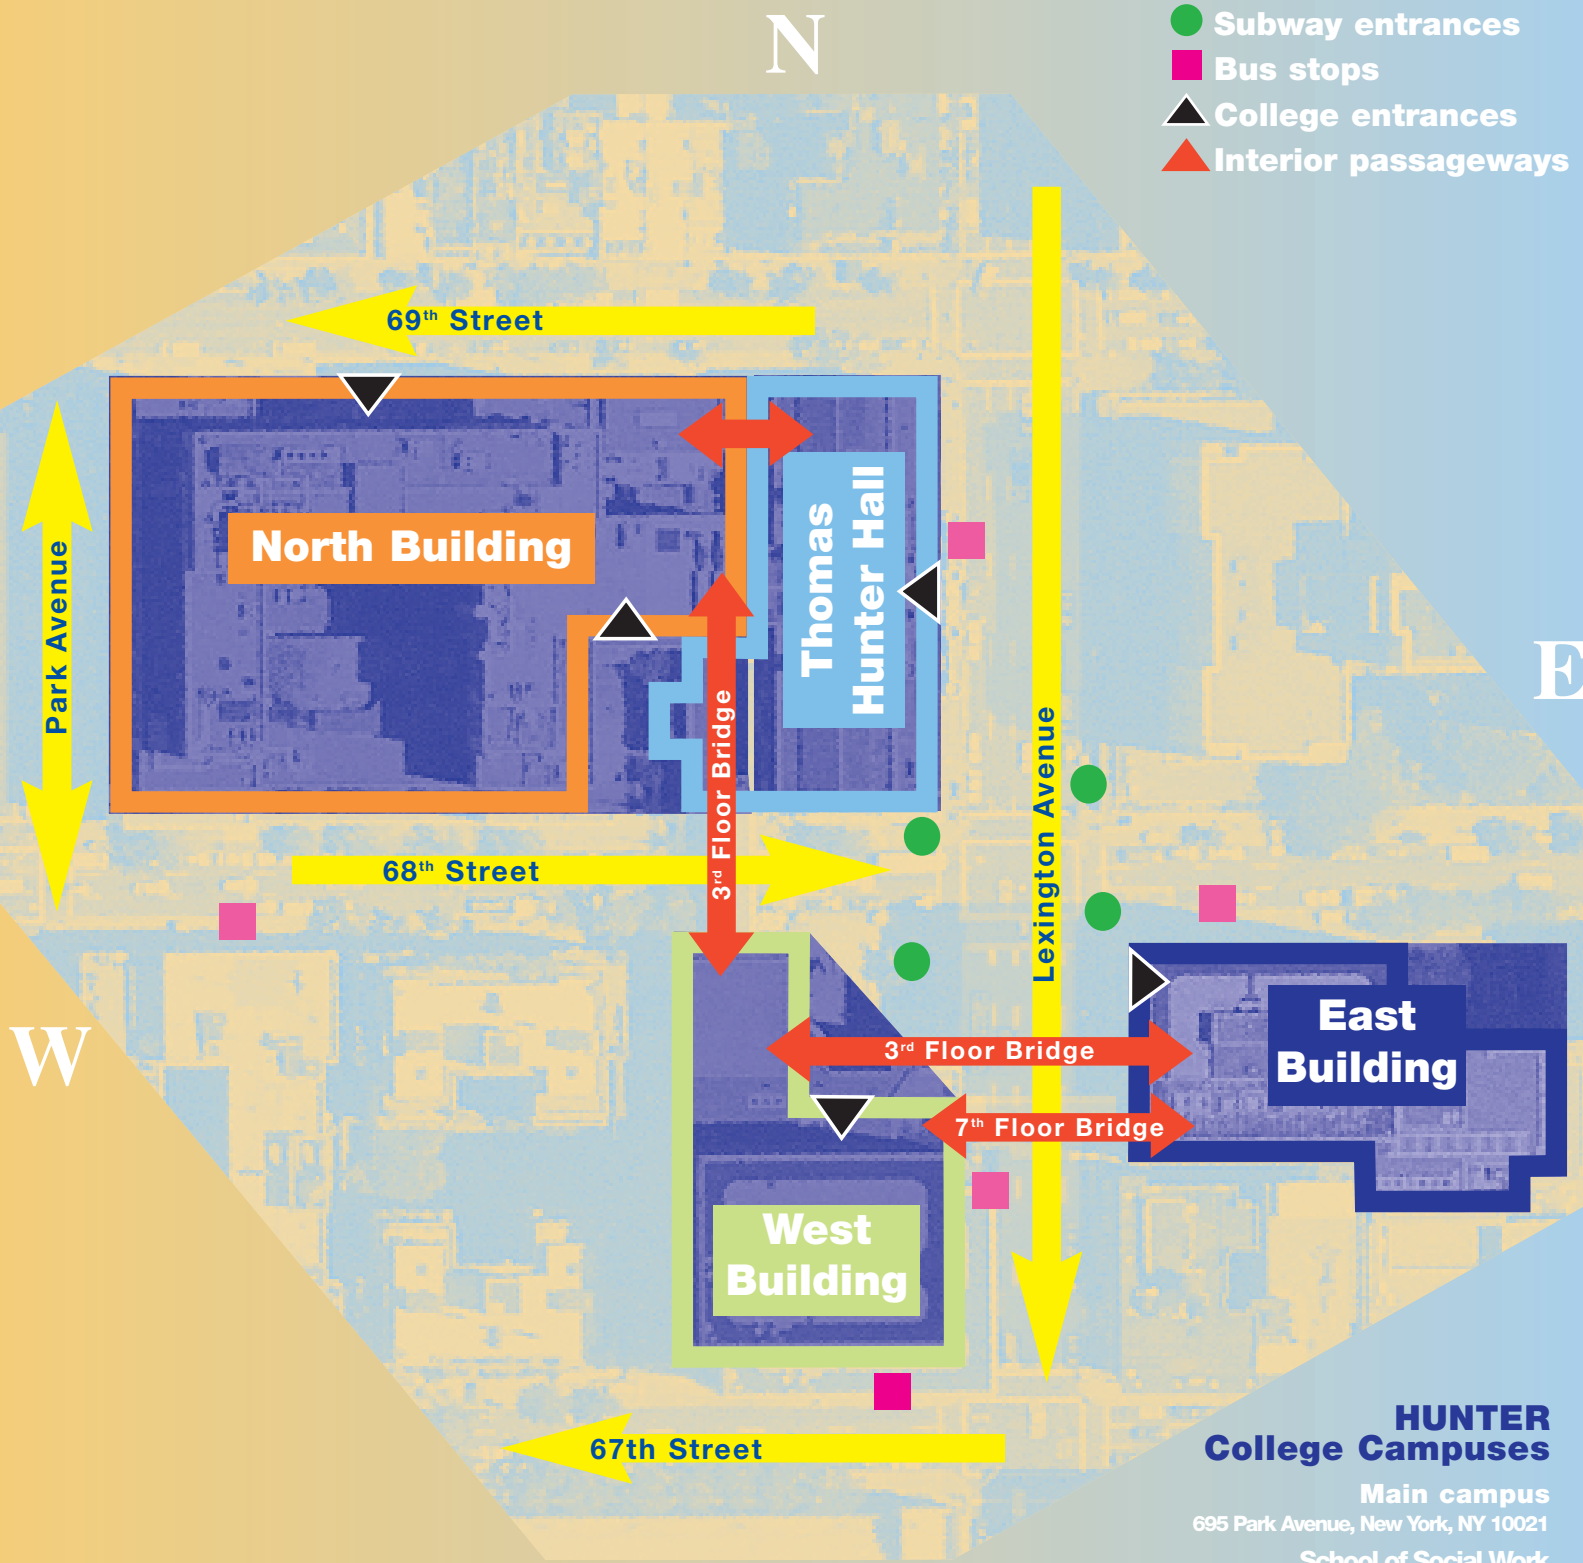

HUNTER College 68th Street Campus Map

- Subway entrances
- Bus stops
- ▲ College entrances
- ↔ Interior passageways

HUNTER College Campuses

Main campus
695 Park Avenue, New York, NY 10021

School of Social Work
129 East 79th Street, New York, NY 10021

Brookdale Health Science Center
425 East 25th Street, New York, NY 10010

MFA Building
450 West 41st Street, New York, NY 10036

Hunter College Campus Schools
71 East 94th Street, New York, NY 10128